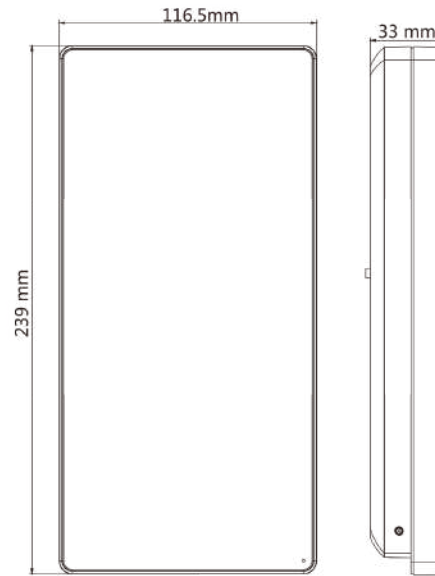

Without Fingerprint Module

Accessory