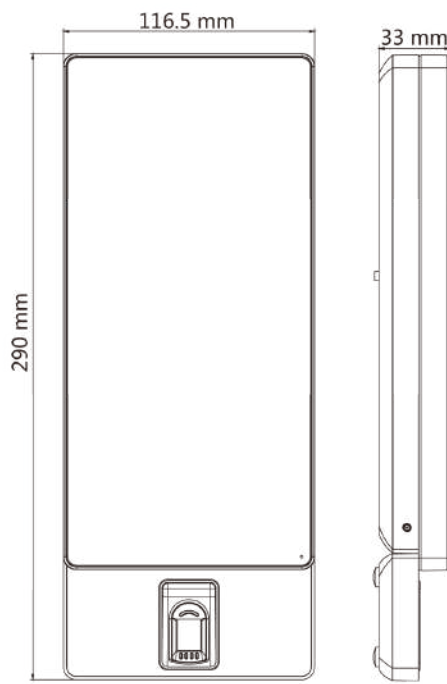

Model	DS-K1T671M	DS-K1T671MF
Working temperature	-30 °C to +60 °C (-22 °F to +140 °F)	
Working humidity	0 to 90% (No condensing)	
Protection level	IP65	
Tamper	Support	

* Exposing the equipment to direct sun light, low ventilation or heat source such as heater or radiator is forbidden (ignorance can cause fire danger).

* For device with fingerprint module, we suggest that do not install the device outdoors.

Dimensions

With Fingerprint Module